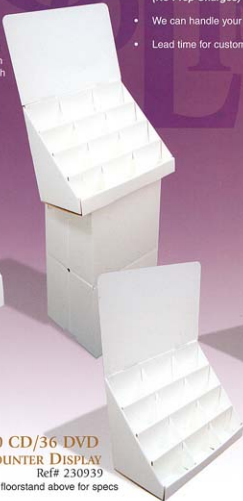

60 CD/36 DVD COUNTER DISPLAY

Ref# 230939

See floorstand above for specs

EIGHT-CELL FLOORSTAND DISPLAY (CUSTOM PRINTED)

One color flood on trays and base, four color process with aqueous full litho header, four color process with aqueous spot label on the tray

Manufactured in the U.S.A. by:

Elwood
Packaging, Inc.

Call 866.6ELWOOD To Order.

773.378.8700 ph / 773.378.9137 fx

Visit our web site: www.elwoodbox.com